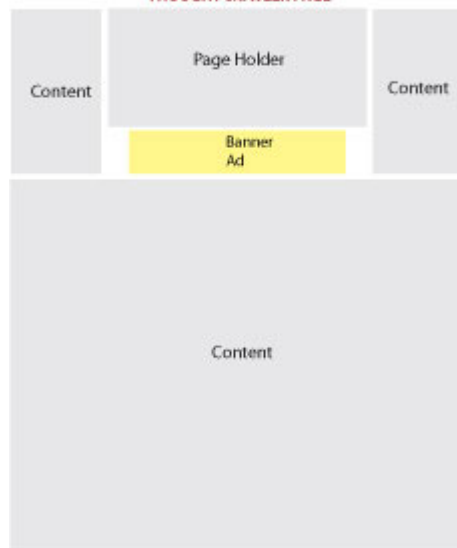

2008 Business Television Network Web Site Ad Locations

Ad Locations are in Yellow.

Drawing is not to scale

HOME PAGE

2008 Business Television Network Web Site Ad Locations

Ad Locations are in Yellow.

Drawing is not to scale

PRINT/WEB/RADIO/CORP/GEM/WEBCAST PAGES

2008 Business Television Network Web Site Ad Locations

Ad Locations are in Yellow.

Drawing is not to scale

THOUGHT o.t. WEEK PAGE

2008 Business Television Network Web Site Ad Locations

Ad Locations are in Yellow.

Drawing is not to scale

PRESS RELEASE PAGE