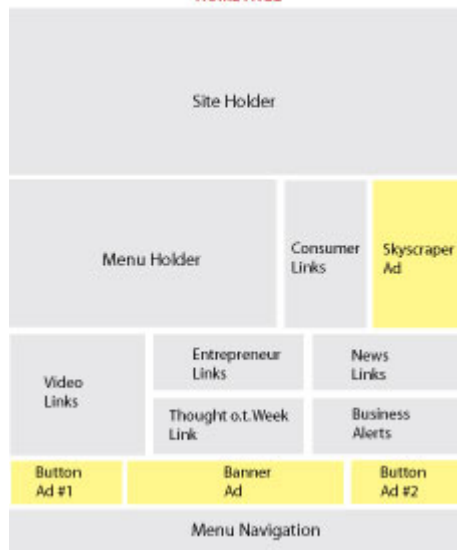

Rotating Sponsorships

Section	Button Ad (210 x 60 pixels)	Skyscraper Ad (135 x 200)	Skyscraper Ad (150 x 220)	Skyscraper Ad (150 x 250)
1. Home	\$700 (per month)	\$1,000	---	---
2. Print	---	---	---	\$800
3. Web	---	---	\$750	---
4. Radio	---	---	---	\$800
5. Corp. Connections	---	---	---	\$800
6. eGems	---	---	\$750	---

Banner Advertising	Banner Ad (420 x 60)	Text Only Ticker Ad (20px. high x 80 Characters)
1. Home	\$1,000	---
7. Press Release	---	\$500

Specifications:

- Artwork must be submitted electronically to ca@businesstelevisionnetwork.com.
- Acceptable formats are GIF, animated GIF, JPEG or PNG. Files must use RGB colors and have all fonts embedded.
- Most animations permitted, including endless looping.
- A click-through URL must be provided.
- Maximum file size is 10kb for buttons, 20kb for skyscrapers.

2008 Business Television Network Web Site Ad Locations

Ad Locations are in Yellow.

Drawing is not to scale

HOME PAGE

2008 Business Television Network Web Site Ad Locations

Ad Locations are in Yellow.

Drawing is not to scale

PRINT/WEB/RADIO/CORP/GEM/WEBCAST PAGES

2008 Business Television Network Web Site Ad Locations

Ad Locations are in Yellow.

Drawing is not to scale

THOUGHT o.t. WEEK PAGE

2008 Business Television Network Web Site Ad Locations