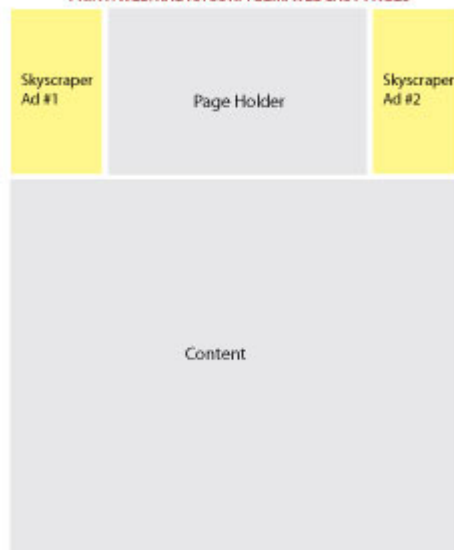

Banner Advertising	Banner Ad (420 x 60)	Text Only Ticker Ad (20px. high x 80 Characters)
1. Home	\$1,000	---
7. Press Release	---	\$500

Specifications:

- Artwork must be submitted electronically to ca@businesstelevisionnetwork.com.
- Acceptable formats are GIF, animated GIF, JPEG or PNG. Files must use RGB colors and have all fonts embedded.
- Most animations permitted, including endless looping.
- A click-through URL must be provided.
- Maximum file size is 10kb for buttons, 20kb for skyscrapers.

2008 Business Television Network Web Site Ad Locations

Ad Locations are in Yellow.

Drawing is not to scale

HOME PAGE

2008 Business Television Network Web Site Ad Locations

Ad Locations are in Yellow.

Drawing is not to scale

PRINT/WEB/RADIO/CORP/GEM/WEBCAST PAGES

2008 Business Television Network Web Site Ad Locations

Ad Locations are in Yellow.

Drawing is not to scale

THOUGHT o.t. WEEK PAGE

2008 Business Television Network Web Site Ad Locations

Ad Locations are in Yellow.

Drawing is not to scale

PRESS RELEASE PAGE